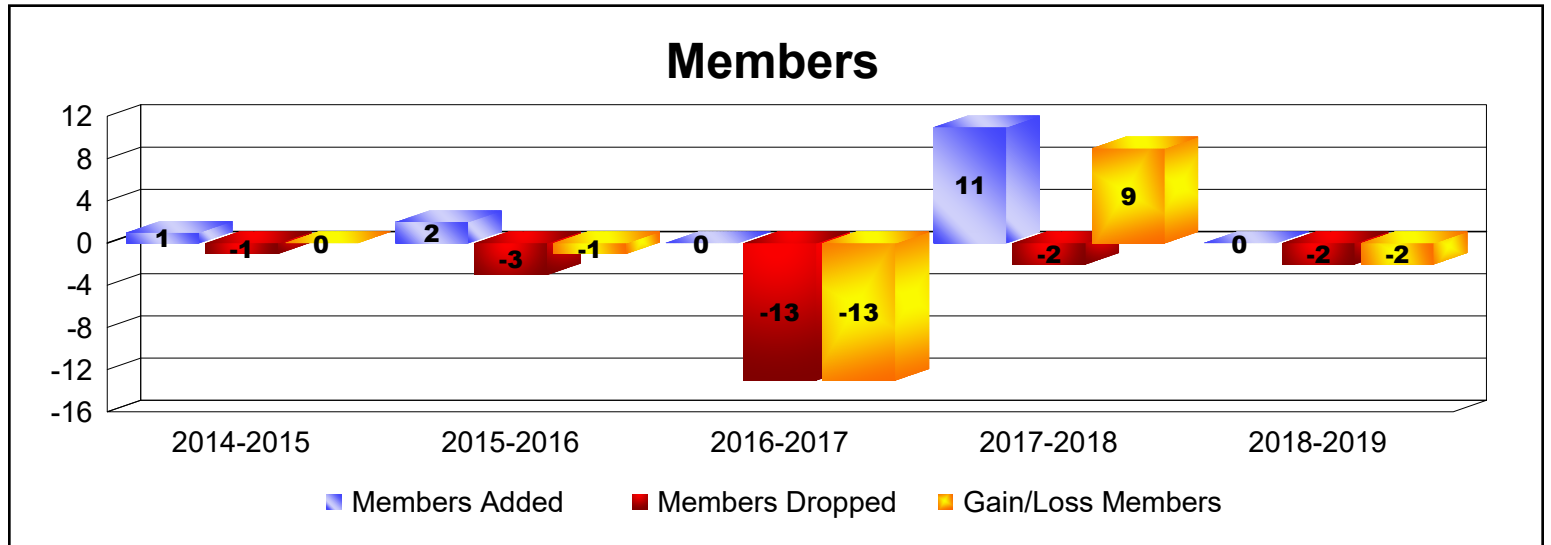

Year	New Clubs	Dropped Clubs	Gain/ Loss Clubs	New Members	Charter Members	Reinstate Members	Transfer Members	Total Member Added	Total Members Dropped	Gain/ Loss Members
2014-2015	0	0	0	1	0	0	0	1	-1	0
2015-2016	0	0	0	2	0	0	0	2	-3	-1
2016-2017	0	-1	-1	0	0	0	0	0	-13	-13
2017-2018	0	0	0	2	1	8	0	11	-2	9
2018-2019	0	0	0	0	0	0	0	0	-2	-2
Average	0	0	0	1	0	2	0	3	-4	-1

Membership Composition

June 2019 Cumulative

New Members	0.0%
Charter Members	0.0%
Reinstate Members	0.0%
Transfer members	0.0%
Total:	100.0%

Gender Comparison

June 2019 Cumulative

Year	New Clubs	Dropped Clubs	Gain/Loss Clubs	New Members	Charter Members	Reinstate Members	Transfer Members	Total Member Added	Total Members Dropped	Gain/Loss Members
2014-2015	0	0	0	10	0	0	1	11	-9	2
2015-2016	0	0	0	2	1	0	0	3	-7	-4
2016-2017	0	0	0	3	0	0	0	3	-15	-12
2017-2018	0	0	0	0	0	0	0	0	-1	-1
2018-2019	0	0	0	7	0	0	0	7	-6	1
Average	0	0	0	4	0	0	0	5	-8	-3

Year	New Clubs	Dropped Clubs	Gain/ Loss Clubs	New Members	Charter Members	Reinstate Members	Transfer Members	Total Member Added	Total Members Dropped	Gain/ Loss Members
2014-2015	0	0	0	25	0	0	1	26	-16	10
2015-2016	0	0	0	1	0	1	0	2	-17	-15
2016-2017	0	0	0	22	0	0	1	23	-18	5
2017-2018	0	0	0	13	0	0	1	14	-9	5
2018-2019	0	0	0	5	0	0	0	5	-11	-6
Average	0	0	0	13	0	0	1	14	-14	0