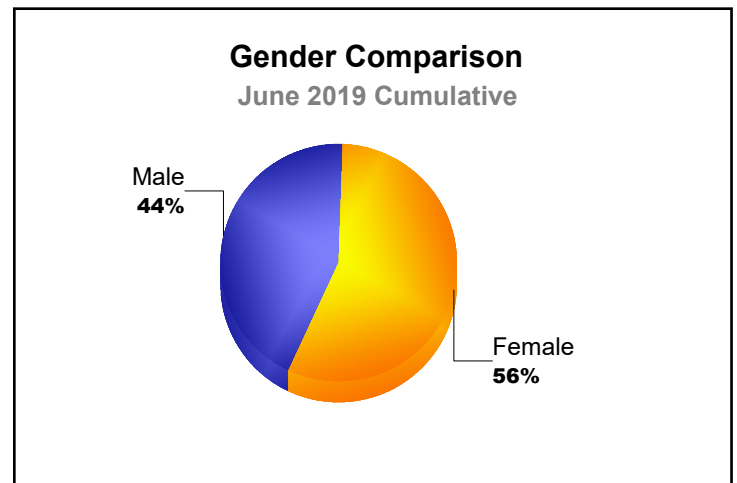

Year	New Clubs	Dropped Clubs	Gain/ Loss Clubs	New Members	Charter Members	Reinstate Members	Transfer Members	Total Member Added	Total Members Dropped	Gain/ Loss Members
2014-2015	0	0	0	22	0	1	2	25	-39	-14
2015-2016	0	0	0	16	0	0	2	18	-24	-6
2016-2017	0	-1	-1	19	0	1	0	20	-18	2
2017-2018	0	0	0	21	0	0	2	23	-17	6
2018-2019	0	0	0	25	0	0	0	25	-31	-6
Average	0	0	0	21	0	0	1	22	-26	-4