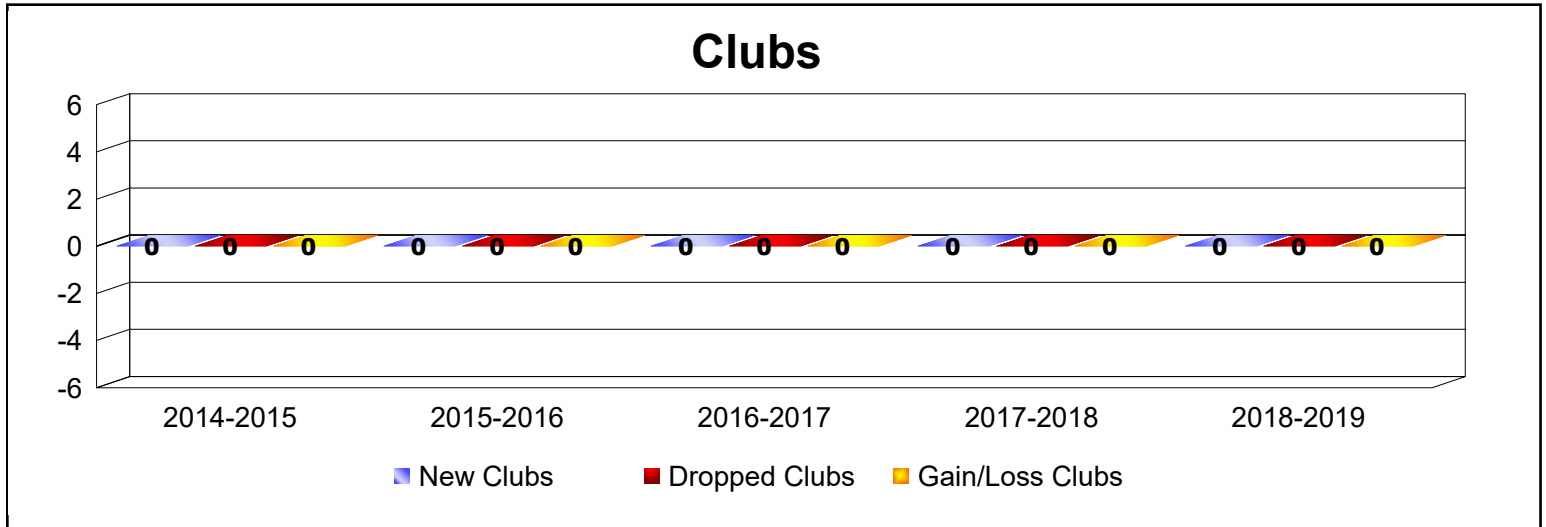

Year	New Clubs	Dropped Clubs	Gain/ Loss Clubs	New Members	Charter Members	Reinstate Members	Transfer Members	Total Member Added	Total Members Dropped	Gain/ Loss Members
2014-2015	0	0	0	1	0	0	0	1	-1	0
2015-2016	0	0	0	2	0	0	0	2	-3	-1
2016-2017	0	-1	-1	0	0	0	0	0	-13	-13
2017-2018	0	0	0	2	1	8	0	11	-2	9
2018-2019	0	0	0	0	0	0	0	0	-2	-2
Average	0	0	0	1	0	2	0	3	-4	-1

Membership Composition

June 2019 Cumulative

New Members	0.0%
Charter Members	0.0%
Reinstate Members	0.0%
Transfer members	0.0%
Total:	100.0%

Gender Comparison

June 2019 Cumulative

Year	New Clubs	Dropped Clubs	Gain/Loss Clubs	New Members	Charter Members	Reinstate Members	Transfer Members	Total Member Added	Total Members Dropped	Gain/Loss Members
2014-2015	0	0	0	10	0	0	1	11	-9	2
2015-2016	0	0	0	2	1	0	0	3	-7	-4
2016-2017	0	0	0	3	0	0	0	3	-15	-12
2017-2018	0	0	0	0	0	0	0	0	-1	-1
2018-2019	0	0	0	7	0	0	0	7	-6	1
Average	0	0	0	4	0	0	0	5	-8	-3

Year	New Clubs	Dropped Clubs	Gain/ Loss Clubs	New Members	Charter Members	Reinstate Members	Transfer Members	Total Member Added	Total Members Dropped	Gain/ Loss Members
2014-2015	0	0	0	25	0	0	1	26	-16	10
2015-2016	0	0	0	1	0	1	0	2	-17	-15
2016-2017	0	0	0	22	0	0	1	23	-18	5
2017-2018	0	0	0	13	0	0	1	14	-9	5
2018-2019	0	0	0	5	0	0	0	5	-11	-6
Average	0	0	0	13	0	0	1	14	-14	0