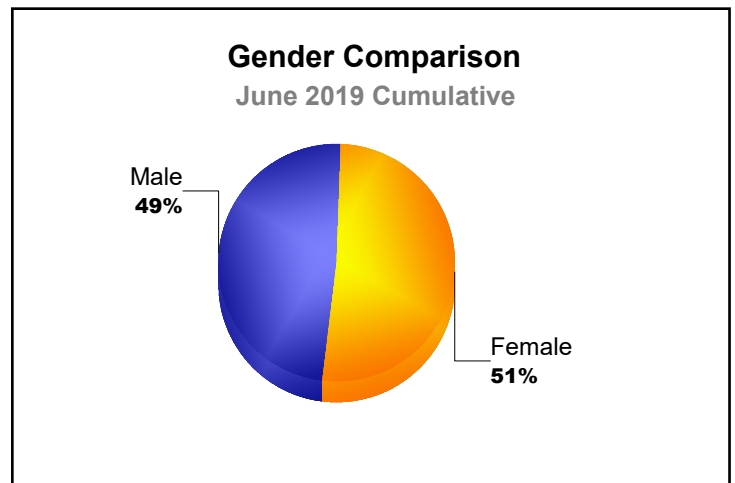

Year	New Clubs	Dropped Clubs	Gain/ Loss Clubs	New Members	Charter Members	Reinstate Members	Transfer Members	Total Member Added	Total Members Dropped	Gain/ Loss Members
2014-2015	0	0	0	25	0	0	1	26	-16	10
2015-2016	0	0	0	1	0	1	0	2	-17	-15
2016-2017	0	0	0	22	0	0	1	23	-18	5
2017-2018	0	0	0	13	0	0	1	14	-9	5
2018-2019	0	0	0	5	0	0	0	5	-11	-6
Average	0	0	0	13	0	0	1	14	-14	0