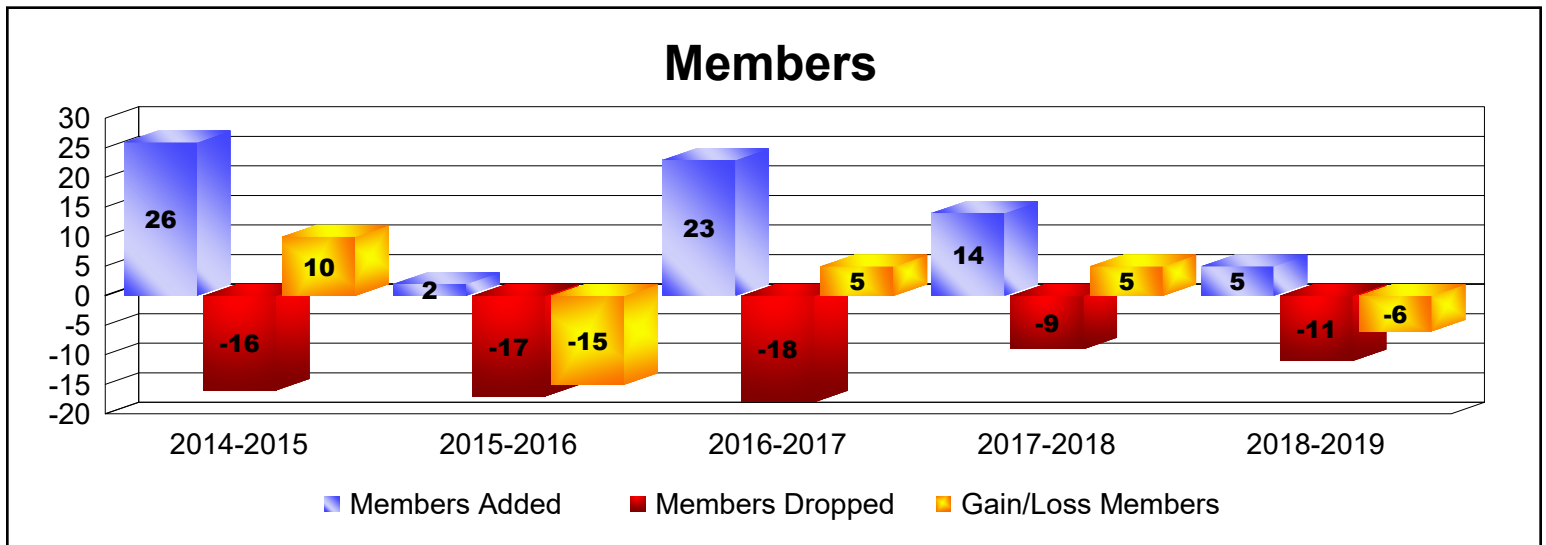

Year	New Clubs	Dropped Clubs	Gain/ Loss Clubs	New Members	Charter Members	Reinstate Members	Transfer Members	Total Member Added	Total Members Dropped	Gain/ Loss Members
2014-2015	0	0	0	1	0	0	0	1	-1	0
2015-2016	0	0	0	2	0	0	0	2	-3	-1
2016-2017	0	-1	-1	0	0	0	0	0	-13	-13
2017-2018	0	0	0	2	1	8	0	11	-2	9
2018-2019	0	0	0	0	0	0	0	0	-2	-2
Average	0	0	0	1	0	2	0	3	-4	-1

Membership Composition

June 2019 Cumulative

New Members	0.0%
Charter Members	0.0%
Reinstate Members	0.0%
Transfer members	0.0%
Total:	100.0%

Gender Comparison

June 2019 Cumulative

Year	New Clubs	Dropped Clubs	Gain/Loss Clubs	New Members	Charter Members	Reinstate Members	Transfer Members	Total Member Added	Total Members Dropped	Gain/Loss Members
2014-2015	0	0	0	10	0	0	1	11	-9	2
2015-2016	0	0	0	2	1	0	0	3	-7	-4
2016-2017	0	0	0	3	0	0	0	3	-15	-12
2017-2018	0	0	0	0	0	0	0	0	-1	-1
2018-2019	0	0	0	7	0	0	0	7	-6	1
Average	0	0	0	4	0	0	0	5	-8	-3

Year	New Clubs	Dropped Clubs	Gain/ Loss Clubs	New Members	Charter Members	Reinstate Members	Transfer Members	Total Member Added	Total Members Dropped	Gain/ Loss Members
2014-2015	0	0	0	25	0	0	1	26	-16	10
2015-2016	0	0	0	1	0	1	0	2	-17	-15
2016-2017	0	0	0	22	0	0	1	23	-18	5
2017-2018	0	0	0	13	0	0	1	14	-9	5
2018-2019	0	0	0	5	0	0	0	5	-11	-6
Average	0	0	0	13	0	0	1	14	-14	0