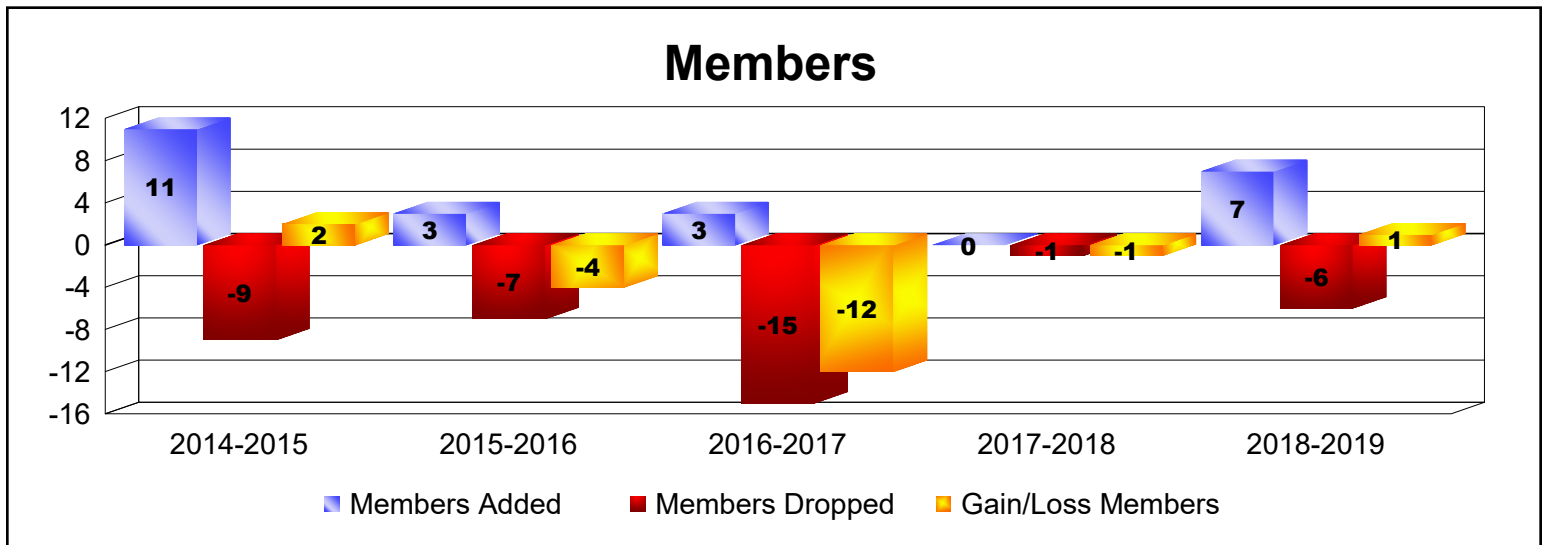

Year	New Clubs	Dropped Clubs	Gain/ Loss Clubs	New Members	Charter Members	Reinstate Members	Transfer Members	Total Member Added	Total Members Dropped	Gain/ Loss Members
2014-2015	0	0	0	1	0	0	0	1	-1	0
2015-2016	0	0	0	2	0	0	0	2	-3	-1
2016-2017	0	-1	-1	0	0	0	0	0	-13	-13
2017-2018	0	0	0	2	1	8	0	11	-2	9
2018-2019	0	0	0	0	0	0	0	0	-2	-2
Average	0	0	0	1	0	2	0	3	-4	-1

Membership Composition

June 2019 Cumulative

New Members	0.0%
Charter Members	0.0%
Reinstate Members	0.0%
Transfer members	0.0%
Total:	100.0%

Gender Comparison

June 2019 Cumulative

Year	New Clubs	Dropped Clubs	Gain/Loss Clubs	New Members	Charter Members	Reinstate Members	Transfer Members	Total Member Added	Total Members Dropped	Gain/Loss Members
2014-2015	0	0	0	10	0	0	1	11	-9	2
2015-2016	0	0	0	2	1	0	0	3	-7	-4
2016-2017	0	0	0	3	0	0	0	3	-15	-12
2017-2018	0	0	0	0	0	0	0	0	-1	-1
2018-2019	0	0	0	7	0	0	0	7	-6	1
Average	0	0	0	4	0	0	0	5	-8	-3

Year	New Clubs	Dropped Clubs	Gain/ Loss Clubs	New Members	Charter Members	Reinstate Members	Transfer Members	Total Member Added	Total Members Dropped	Gain/ Loss Members
2014-2015	0	0	0	25	0	0	1	26	-16	10
2015-2016	0	0	0	1	0	1	0	2	-17	-15
2016-2017	0	0	0	22	0	0	1	23	-18	5
2017-2018	0	0	0	13	0	0	1	14	-9	5
2018-2019	0	0	0	5	0	0	0	5	-11	-6
Average	0	0	0	13	0	0	1	14	-14	0