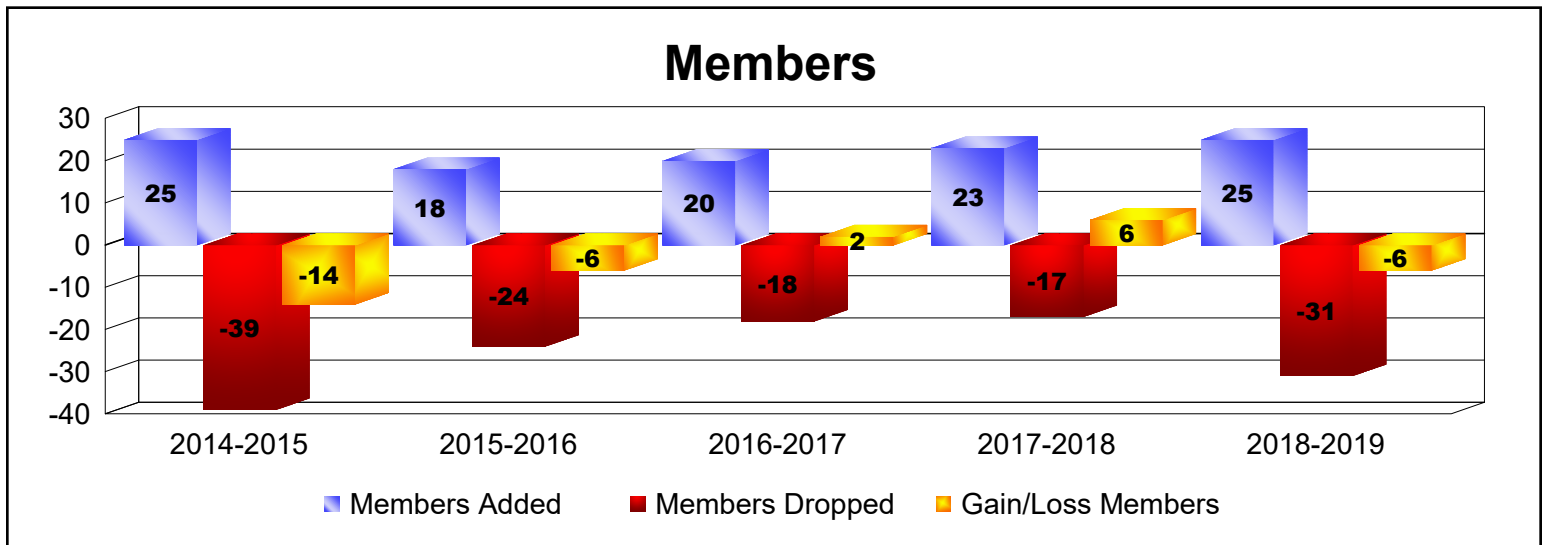

Year	New Clubs	Dropped Clubs	Gain/ Loss Clubs	New Members	Charter Members	Reinstate Members	Transfer Members	Total Member Added	Total Members Dropped	Gain/ Loss Members
2014-2015	0	0	0	22	0	1	2	25	-39	-14
2015-2016	0	0	0	16	0	0	2	18	-24	-6
2016-2017	0	-1	-1	19	0	1	0	20	-18	2
2017-2018	0	0	0	21	0	0	2	23	-17	6
2018-2019	0	0	0	25	0	0	0	25	-31	-6
Average	0	0	0	21	0	0	1	22	-26	-4