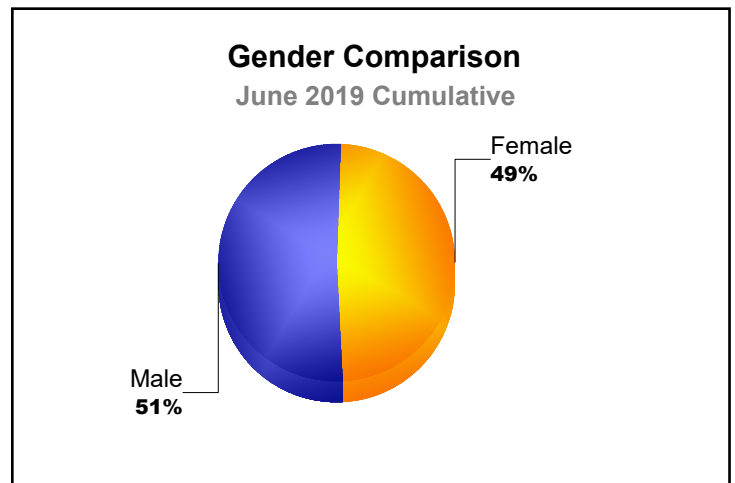

Membership Composition

June 2019 Cumulative

New Members	0.0%
Charter Members	0.0%
Reinstate Members	0.0%
Transfer members	0.0%
Total:	100.0%

Gender Comparison

June 2019 Cumulative

Year	New Clubs	Dropped Clubs	Gain/Loss Clubs	New Members	Charter Members	Reinstate Members	Transfer Members	Total Member Added	Total Members Dropped	Gain/Loss Members
2014-2015	0	0	0	10	0	0	1	11	-9	2
2015-2016	0	0	0	2	1	0	0	3	-7	-4
2016-2017	0	0	0	3	0	0	0	3	-15	-12
2017-2018	0	0	0	0	0	0	0	0	-1	-1
2018-2019	0	0	0	7	0	0	0	7	-6	1
Average	0	0	0	4	0	0	0	5	-8	-3