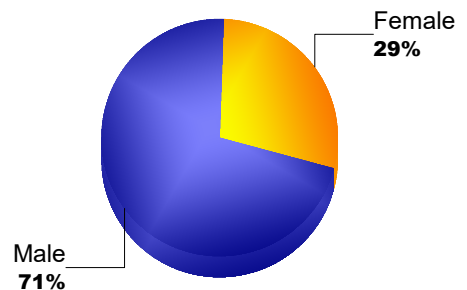

Year	New Clubs	Dropped Clubs	Gain/ Loss Clubs	New Members	Charter Members	Reinstate Members	Transfer Members	Total Member Added	Total Members Dropped	Gain/ Loss Members
2014-2015	0	0	0	1	0	0	0	1	-1	0
2015-2016	0	0	0	2	0	0	0	2	-3	-1
2016-2017	0	-1	-1	0	0	0	0	0	-13	-13
2017-2018	0	0	0	2	1	8	0	11	-2	9
2018-2019	0	0	0	0	0	0	0	0	-2	-2
Average	0	0	0	1	0	2	0	3	-4	-1

Membership Composition

June 2019 Cumulative

New Members	0.0%
Charter Members	0.0%
Reinstate Members	0.0%
Transfer members	0.0%
Total:	100.0%

Gender Comparison

June 2019 Cumulative

Year	New Clubs	Dropped Clubs	Gain/Loss Clubs	New Members	Charter Members	Reinstate Members	Transfer Members	Total Member Added	Total Members Dropped	Gain/Loss Members
2014-2015	0	0	0	10	0	0	1	11	-9	2
2015-2016	0	0	0	2	1	0	0	3	-7	-4
2016-2017	0	0	0	3	0	0	0	3	-15	-12
2017-2018	0	0	0	0	0	0	0	0	-1	-1
2018-2019	0	0	0	7	0	0	0	7	-6	1
Average	0	0	0	4	0	0	0	5	-8	-3