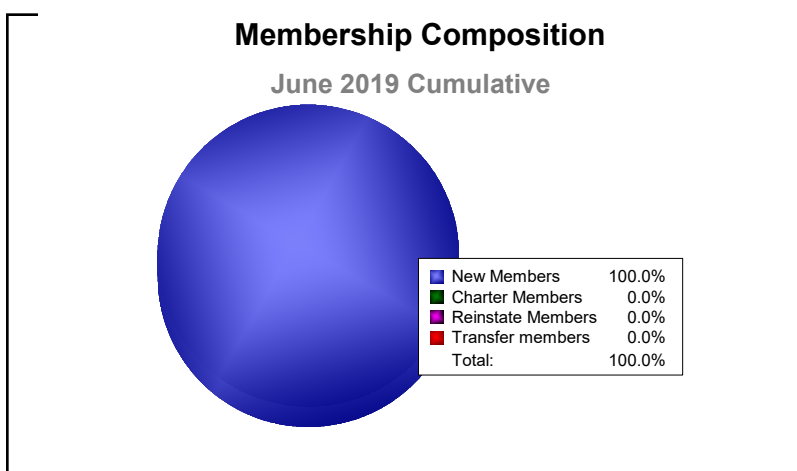

Year	New Clubs	Dropped Clubs	Gain/ Loss Clubs	New Members	Charter Members	Reinstate Members	Transfer Members	Total Member Added	Total Members Dropped	Gain/ Loss Members
2014-2015	0	0	0	1	0	0	0	1	-1	0
2015-2016	0	0	0	2	0	0	0	2	-3	-1
2016-2017	0	-1	-1	0	0	0	0	0	-13	-13
2017-2018	0	0	0	2	1	8	0	11	-2	9
2018-2019	0	0	0	0	0	0	0	0	-2	-2
Average	0	0	0	1	0	2	0	3	-4	-1

Membership Composition

June 2019 Cumulative

New Members	0.0%
Charter Members	0.0%
Reinstate Members	0.0%
Transfer members	0.0%
Total:	100.0%

Gender Comparison

June 2019 Cumulative

Year	New Clubs	Dropped Clubs	Gain/Loss Clubs	New Members	Charter Members	Reinstate Members	Transfer Members	Total Member Added	Total Members Dropped	Gain/Loss Members
2014-2015	0	0	0	10	0	0	1	11	-9	2
2015-2016	0	0	0	2	1	0	0	3	-7	-4
2016-2017	0	0	0	3	0	0	0	3	-15	-12
2017-2018	0	0	0	0	0	0	0	0	-1	-1
2018-2019	0	0	0	7	0	0	0	7	-6	1
Average	0	0	0	4	0	0	0	5	-8	-3

Year	New Clubs	Dropped Clubs	Gain/ Loss Clubs	New Members	Charter Members	Reinstate Members	Transfer Members	Total Member Added	Total Members Dropped	Gain/ Loss Members
2014-2015	0	0	0	25	0	0	1	26	-16	10
2015-2016	0	0	0	1	0	1	0	2	-17	-15
2016-2017	0	0	0	22	0	0	1	23	-18	5
2017-2018	0	0	0	13	0	0	1	14	-9	5
2018-2019	0	0	0	5	0	0	0	5	-11	-6
Average	0	0	0	13	0	0	1	14	-14	0